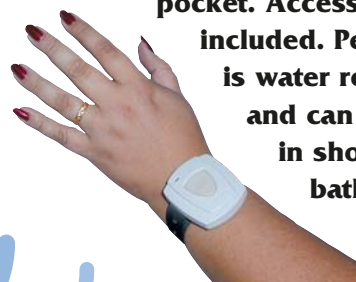

Wireless Care Caller Gets Help Fast for loved ones and patients!

Great For...

Working safely in garden or yard.

Patient confined to bed.

Around home or facility.

Care Caller can monitor up to 10 900MHz Transmitters!

Aux. Output for Automatic Voice Dialer (optional)

How It Works:

1. Simply Press Pendant Button.

Pendant may be worn on wrist, necklace, belt clip or carried in pocket. Accessories included. Pendant is water resistant and can be worn in shower or bathtub.

2. Signal is sent to Enunciator. Horn and Strobe Alarms until help arrives and resets unit! (selectable high or low sound.)

Pendant activates Enunciator up to 1,000 ft. and may be located almost anywhere within range — even adjacent neighbor's apartment or condo!

Order Information

Model	Description
CC-900	Care Caller includes Enunciator, Pendant Transmitter with Wrist Band, Necklace, Belt Clip, and AC adapter.
LP-900	Additional Pendant Transmitter
LT-900	Universal Transmitter for Sensor Pads, etc.
AT-900	Automatic "Man Down" Transmitter
CE-900	Additional Enunciator Unit
AVD-45be ..	Automatic Voice Dialer
PP-1	24 Hour Battery Back up/recharging

See Emergency Caller Product Index and Price list for all accessories for Products and Systems!

3. Help Arrives!

ALL ECP 900MHz wireless receivers have the capability to supervise all ECP universal transmitters. They also have the ability to pickup low battery warning signals from these transmitters. Every 60 seconds the transmitter sends an 'I'm here' signal to the receiver. If not sensed by the receiver in a thirty minute period the alarm will sound. This means protection from low power, non-working transmitters or transmitters removed from the facility.

Emergency Caller Products GETS HELP FAST!